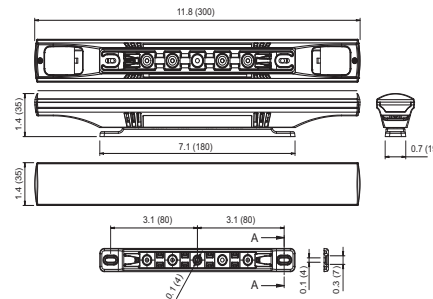

ArcCove tm

Client: _____
 Project: _____
 Specifier: _____
 Type: _____ Qty: _____

FEATURES:

- Input Voltage: 24V DC Via ArcCove Power
- Power consumption: STD=5W - HIGH=10.8W
- Light Source: 10 x MC LED's
- Delivered Lumen: STD=95lm - HIGH=171lm
- Projected LED Life: 50,000 Hrs
- Lumen Output Per Foot: 95lm Std - 171 High Power
- Effect: Pixel control (2 segments of 5 LED's)
- Control: DMX Controller
- Housing: Moulded plastic and Transparent Rail
- Fixing Method: Fixing holes or Mounting Rail
- IP Rating: IP2X
- Operating Ambient Temp: -20°C/+40°C (-4°F/+104°F)
- Certification: ETL / cETL, CE, RoHS
- 5 Year Warranty

www.anolis.eu | www.anolislighting.com

Product Specification:

Electrical	Input Voltage		24V DC
	Power Consumption		Standard Mode=5W - High Output Mode=10.8W
Optical	Light Source		10 x RGB MC LED's
		RGB	
		PW	2700K, 6500K
		SW	2700K-6500K
	Colour Variants		RGB, Pure White, Smart White
Beam Angle		Non Optic	
Projected Lumen Maintenance		50,000 hrs (L70@ 25°C / 77°F)	
Control	Wireless DMX (Optional Accessory)		N/A
	Control System		ArcCove DataBox
	Power Supply		ArcCove Power
	Stand Alone Control		N/A
Physical	Width x Height x Depth	Inches	11.81 x 1.38 x 2.14, 1.77, 1.38
		mm	300 x 35 x 54.3, 45, 35
	Weight	lbs	0.33
		kg	0.16
	Housing		Moulded Plastic and Transparent Cover
	Fixture Cable and Connections		5 Wire Flat Ribbon Cable: UL2468 AWG 18/5C - In and Out Connectors
	Fixing Method		Standard / Low Profile / Rail
	Adjustability		+/-90°
	IP Rating		IP2X
	IK Rating		IK**
	Cooling System		Convection
	Operating Ambient Temperature		-20°C / +40°C (-4°F / +104°F)
Operating Temperature		+65°C @ Ambient +40°C (+149°F @ Ambient +104°F)	
Certification	Listings		ETL / cETL, CE, RoHS

Total Luminous Flux: 95lm

High Power - Non Optic

Distance [m]	Cone Diameter [m]	E(P) [lx]	E(C) [lx]	Beam Diameter [m]
0.5	1.40	54.5	25	1.40
1.0	2.80	13.6	6	2.80
1.5	4.21	6.1	3	4.21
2.0	5.61	3.3	2	5.61
2.5	7.01	2.1	1	7.01
3.0	8.41	1.5	1	8.41