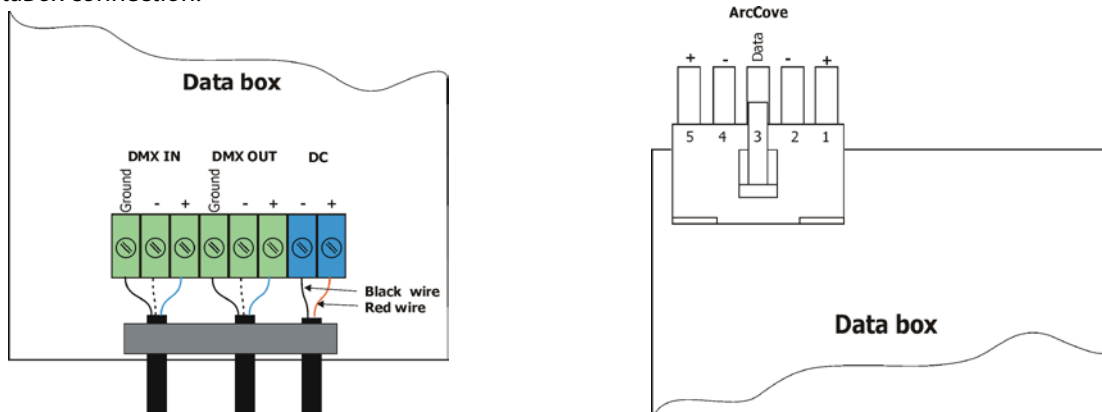

DataBox connection:

ROBE lighting s.r.o., Palackeho 416 757 01 Valasske Mezirici, Czech Republic. Tel: +420 571 751 500 - Fax: +420 571 751 515 - E-mail: info@anolis.eu
UK: Anolis UK, 3 Spinney View, Stone Circle Road, Round Spinney Ind Est, NN3 8RF, Northampton, United Kingdom. Tel: +44 1604 741000 - Fax: +44 1604 741041 - E-mail: info@anolis.co.uk
USA: Anolis Lighting, 12349 SW 53rd Street, Suite 202, Cooper City, Florida 33330, U.S.A. Tel: +1 844 426 6547 - +1-844-4 ANOLIS - Fax: [954] 680-1910 - E-mail: info@anolislighting.com
AUS: Anolis Australia, 28 Expo Court, Ashmore, 4215, Queensland, Australia. Tel: +61 7 5509 4633 - Fax: +61 7 5509 4677 - E-mail: info@anolis.com.au
AUS: Anolis Australia, 5 Phillip Court, Port Melbourne, 3207, Victoria, Australia. Tel: +61 7 5509 4633 - Fax: +61 7 5509 4677 - E-mail: info@anolis.com.au
Asia and Pacific: Anolis Asia and Pacific, 12 New Ind Road, #02-05 Morningstar Centre, S-536202, Singapore. Tel: +65 6280 8558 - Fax: +65 6280 2896 - E-mail: asiapacific@anolis.eu
Middle East: Anolis Middle East, Office Nbr 507 5th Floor, Al Asmawi Building DIP 1, Dubai, UAE. Po Box: 391 898 - Tel: +971 4 885 3223 - E-mail: middleeast@anolis.eu
Russia and CIS: Taganskaya str. 26-1-72, 109004 Moscow, Russia. Tel: +7 495 504 9569 - E-mail: russia@anolis.eu
Central and South America: Galicia 1198 ap 303, 1100, Montevideo, Uruguay. Tel: +5982 900 67 47 - E-mail: Latam@anolis.eu

www.anolis.eu | www.anolislighting.com