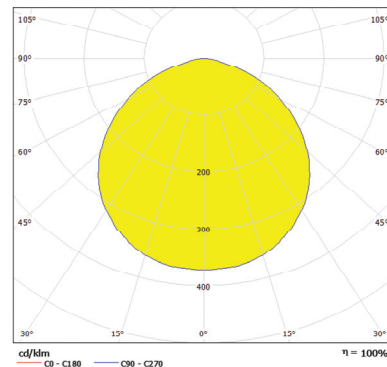

www.anolis.eu | www.anolislighting.com

Photometric Data:

For foot Candles divide lux by 10.7

Standard Power - Non Optic

Distance [m]	Cone Diameter [m]	E(P) [lx]	E(C) [lx]	Beam Diameter [m]
0.5	1.42	54.8	13	1.42
1.0	2.84	13.7	3	2.84
1.5	4.25	6.2	1	4.25
2.0	5.67	3.4	1	5.67
2.5	7.09	2.2	1	7.09
3.0	8.51	1.5	1	8.51

Total Luminous Flux: 95lm

High Power - Non Optic

Distance [m]	Cone Diameter [m]	E(P) [lx]	E(C) [lx]	Beam Diameter [m]
0.5	1.40	54.5	25	1.40
1.0	2.80	13.6	6	2.80
1.5	4.21	6.1	3	4.21
2.0	5.61	3.3	2	5.61
2.5	7.01	2.1	1	7.01
3.0	8.41	1.5	1	8.41