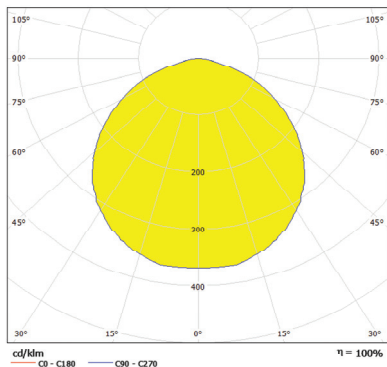

www.anolis.eu | www.anolislighting.com

Product Specification:

Electrical	Input Voltage		24V DC
	Power Consumption		Standard Mode=5W - High Output Mode=10.8W
Optical	Light Source		10 x RGB MC LED's
		RGB	
		PW	2700K, 6500K
		SW	2700K-6500K
	Colour Variants		RGB, Pure White, Smart White
Beam Angle		Non Optic	
Projected Lumen Maintenance		50,000 hrs (L70@ 25°C / 77°F)	
Control	Wireless DMX (Optional Accessory)		N/A
	Control System		ArcCove DataBox
	Power Supply		ArcCove Power
	Stand Alone Control		N/A
Physical	Width x Height x Depth	Inches	11.81 x 1.38 x 2.14, 1.77, 1.38
		mm	300 x 35 x 54.3, 45, 35
	Weight	lbs	0.33
		kg	0.16
	Housing		Moulded Plastic and Transparent Cover
	Fixture Cable and Connections		5 Wire Flat Ribbon Cable: UL2468 AWG 18/5C - In and Out Connectors
	Fixing Method		Standard / Low Profile / Rail
	Adjustability		+/-90°
	IP Rating		IP2X
	IK Rating		IK**
	Cooling System		Convection
	Operating Ambient Temperature		-20°C / +40°C (-4°F / +104°F)
Operating Temperature		+65°C @ Ambient +40°C (+149°F @ Ambient +104°F)	
Certification	Listings		ETL / cETL, CE, RoHS

www.anolis.eu | www.anolislighting.com

Photometric Data:

For foot Candles divide lux by 10.7

Standard Power - Non Optic

Distance [m]	Cone Diameter [m]	E(P) [lx]	E(C) [lx]	Beam Diameter [m]
0.5	1.42	54.8	13	1.42
1.0	2.84	13.7	3	2.84
1.5	4.25	6.2	1	4.25
2.0	5.67	3.4	1	5.67
2.5	7.09	2.2	1	7.09
3.0	8.51	1.5	1	8.51

Total Luminous Flux: 95lm

High Power - Non Optic

Distance [m]	Cone Diameter [m]	E(P) [lx]	E(C) [lx]	Beam Diameter [m]
0.5	1.40	54.5	25	1.40
1.0	2.80	13.6	6	2.80
1.5	4.21	6.1	3	4.21
2.0	5.61	3.3	2	5.61
2.5	7.01	2.1	1	7.01
3.0	8.41	1.5	1	8.41