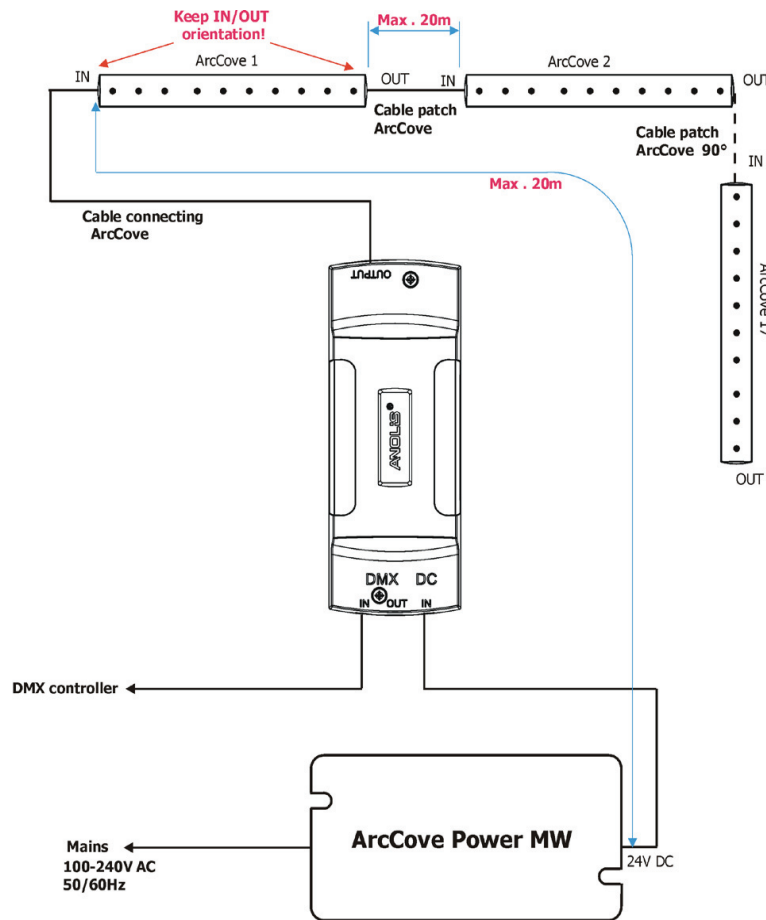

Connection Scheme: