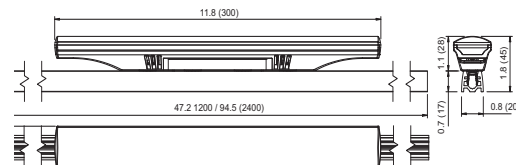

ArcCove tm

Client: _____
 Project: _____
 Specifier: _____
 Type: _____ Qty: _____

FEATURES:

- Input Voltage: 24V DC Via ArcCove Power
- Power consumption: STD=5W - HIGH=10.8W
- Light Source: 10 x MC LED's
- Delivered Lumen: STD=95lm - HIGH=171lm
- Projected LED Life: 50,000 Hrs
- Lumen Output Per Foot: 95lm Std - 171 High Power
- Effect: Pixel control (2 segments of 5 LED's)
- Control: DMX Controller
- Housing: Moulded plastic and Transparent Rail
- Fixing Method: Fixing holes or Mounting Rail
- IP Rating: IP2X
- Operating Ambient Temp: -20°C/+40°C (-4°F/+104°F)
- Certification: ETL / cETL, CE, RoHS
- 5 Year Warranty

www.anolis.eu | www.anolislighting.com

Product Specification:

Electrical	Input Voltage		24V DC
	Power Consumption		Standard Mode=5W - High Output Mode=10.8W
Optical	Light Source		10 x RGB MC LED's
		RGB	
		PW	2700K, 6500K
		SW	2700K-6500K
	Colour Variants		RGB, Pure White, Smart White
Beam Angle		Non Optic	
Projected Lumen Maintenance		50,000 hrs (L70@ 25°C / 77°F)	
Control	Wireless DMX (Optional Accessory)		N/A
	Control System		ArcCove DataBox
	Power Supply		ArcCove Power
	Stand Alone Control		N/A
Physical	Width x Height x Depth	Inches	11.81 x 1.38 x 2.14, 1.77, 1.38
		mm	300 x 35 x 54.3, 45, 35
	Weight	lbs	0.33
		kg	0.16
	Housing		Moulded Plastic and Transparent Cover
	Fixture Cable and Connections		5 Wire Flat Ribbon Cable: UL2468 AWG 18/5C - In and Out Connectors
	Fixing Method		Standard / Low Profile / Rail
	Adjustability		+/-90°
	IP Rating		IP2X
	IK Rating		IK**
	Cooling System		Convection
	Operating Ambient Temperature		-20°C / +40°C (-4°F / +104°F)
Operating Temperature		+65°C @ Ambient +40°C (+149°F @ Ambient +104°F)	
Certification	Listings		ETL / cETL, CE, RoHS