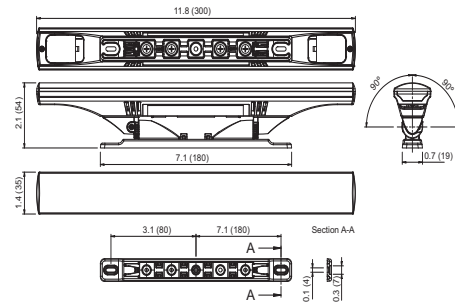

ArcCove tm

Client: _____
 Project: _____
 Specifier: _____
 Type: _____ Qty: _____

FEATURES:

- Input Voltage: 24V DC Via ArcCove Power
- Power consumption: STD=5W - HIGH=10.8W
- Light Source: 10 x MC LED's
- Delivered Lumen: STD=95lm - HIGH=171lm
- Projected LED Life: 50,000 Hrs
- Lumen Output Per Foot: 95lm Std - 171 High Power
- Effect: Pixel control (2 segments of 5 LED's)
- Control: DMX Controller
- Housing: Moulded plastic and Transparent Rail
- Fixing Method: Fixing holes or Mounting Rail
- IP Rating: IP2X
- Operating Ambient Temp: -20°C/+40°C (-4°F/+104°F)
- Certification: ETL / cETL, CE, RoHS
- 5 Year Warranty

www.anolis.eu | www.anolislighting.com

Product Specification:

Electrical	Input Voltage		24V DC
	Power Consumption		Standard Mode=5W - High Output Mode=10.8W
Optical	Light Source		10 x RGB MC LED's
		RGB	
		PW	2700K, 6500K
		SW	2700K-6500K
	Colour Variants		RGB, Pure White, Smart White
Beam Angle		Non Optic	
Projected Lumen Maintenance		50,000 hrs (L70@ 25°C / 77°F)	
Control	Wireless DMX (Optional Accessory)		N/A
	Control System		ArcCove DataBox
	Power Supply		ArcCove Power
	Stand Alone Control		N/A
Physical	Width x Height x Depth	Inches	11.81 x 1.38 x 2.14, 1.77, 1.38
		mm	300 x 35 x 54.3, 45, 35
	Weight	lbs	0.33
		kg	0.16
	Housing		Moulded Plastic and Transparent Cover
	Fixture Cable and Connections		5 Wire Flat Ribbon Cable: UL2468 AWG 18/5C - In and Out Connectors
	Fixing Method		Standard / Low Profile / Rail
	Adjustability		+/-90°
	IP Rating		IP2X
	IK Rating		IK**
	Cooling System		Convection
	Operating Ambient Temperature		-20°C / +40°C (-4°F / +104°F)
Operating Temperature		+65°C @ Ambient +40°C (+149°F @ Ambient +104°F)	
Certification	Listings		ETL / cETL, CE, RoHS

Total Luminous Flux: 95lm

High Power - Non Optic

Distance [m]	Cone Diameter [m]	E(P) [lx]	E(C) [lx]	Beam Diameter [m]
0.5	1.40	54.5	25	1.40
1.0	2.80	13.6	6	2.80
1.5	4.21	6.1	3	4.21
2.0	5.61	3.3	2	5.61
2.5	7.01	2.1	1	7.01
3.0	8.41	1.5	1	8.41