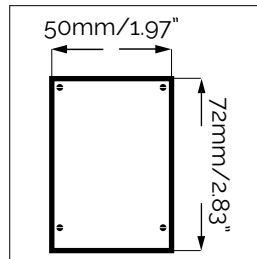

## Specifications

- 3 length options: 600mm = 18W | 1200mm = 36W | 1500mm = 45W
- Natural White (4000K) or Warm White (3000K) LED colour
- Supplied with 1.5m suspension and surface mount kits
- Finished in White RAL9010 (other options available)
- Optional Integrated Emergency Kit
- Integrated LED Driver

Model Number	Length (mm)	CCT	Wattage	Lumen	Beam Angle	IP Rating	CRI	PF	Voltage
STL137-600-4000	606	4000K	18W	1447lm	110°	IP40	> 80	> 0.95	100-240V
STL137-600-3000	606	3000K	18W	1283lm	110°	IP40	> 80	> 0.95	100-240V
STL137-1200-4000	1206	4000K	36W	2977lm	110°	IP40	> 80	> 0.95	100-240V
STL137-1200-3000	1206	3000K	36W	2516lm	110°	IP40	> 80	> 0.95	100-240V
STL137-1500-4000	1506	4000K	45W	3375lm	110°	IP40	> 80	> 0.95	100-240V
STL137-1500-3000	1506	3000K	45W	2672lm	110°	IP40	> 80	> 0.95	100-240V