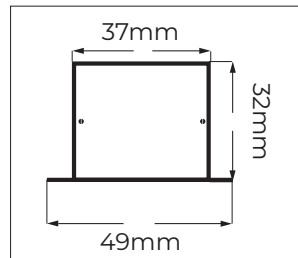

### Specifications

- 3 length options: 600mm = 18W | 1200mm = 24W | 1500mm = 36W
- Recessed mounted (supplied with Spring Clips)
- Natural White (4000K) or Warm White (3000K)
- Aluminium profile finished in White (RAL 9010)
- Optional Emergency Kit and Dimmable Drivers
- Integrated LED Driver (the optional dimmable drivers are external)

Model Number	Length (mm)	Cut Out (mm)	CCT	Wattage	Lumen	Beam Angle	IP Rating	CRI	PF	Voltage
STL278-600-4000	616	606 x 37	4000K	18W	1412lm	110°	IP40	> 80	> 0.95	100-240v
STL278-600-3000	616	606 x 37	3000K	18W	1197lm	110°	IP40	> 80	> 0.95	100-240v
STL278-1200-4000	1216	1206 x 37	4000K	24W	1727lm	110°	IP40	> 80	> 0.95	100-240v
STL278-1200-3000	1216	1206 x 37	3000K	24W	1568lm	110°	IP40	> 80	> 0.95	100-240v
STL278-1500-4000	1516	1506 x 37	4000K	36W	2793lm	110°	IP40	> 80	> 0.95	100-240v
STL278-1500-3000	1516	1506 x 37	3000K	36W	2439lm	110°	IP40	> 80	> 0.95	100-240v