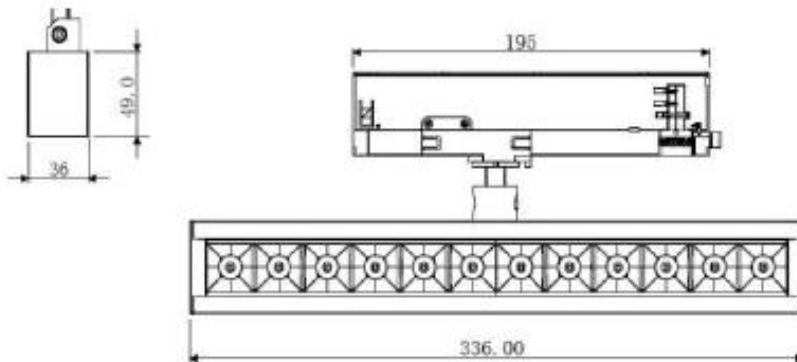

Colours	○●
Housing	Aluminium, plastic driverbox
Fixture type	Track light
Module	CREE LEDs
Driver	Driver incorporated in track adapter
Light output module	2600lm
CCT	3000K, 4000K
CRI	>80Ra
Beam angles	48°
Adapter	Powergear® 3-phase Ultimate adapter included
Rotatable	350°
Tilttable	90°
LED modules	Standard
Dimming options	CASAMBI, DALI
Filter options	Not available
Expected lifetime	50.000h (L70/B50)
Photobiological safety	RG1 unlimited
Power factor	> 0,9
UGR	< 12
Colour consistency	3 SDCM
Warranty	5 years warranty on LED module and driver

Available LED modules:

Description	Lumen	Watt	lm/W	CCT	CRI
CREE LED	2600lm	30W	87	830, 840	>80

Net Weight	Dimensions carton L x B x H	Qty per carton
605 grams	35 x 15 x 5 cm	1