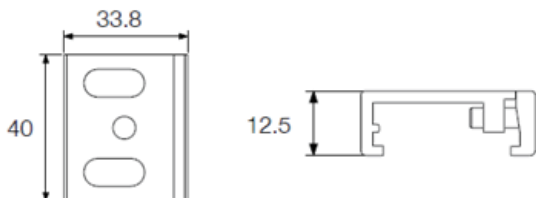

PRO-04SK

Accessoires Track System

Mounting Clamp

Product code White (RAL 9010) EAN code White	PRO-04SK-W 8719747930939
Product code Grey (RAL 7040) EAN code Grey	PRO-04SK-S 8719747930946
Product code Black (RAL 9011) EAN code Black	PRO-04SK-B 8719747930953
Main materials	Steel + Aluminum
Net weight per piece	17 g
Inner box / outer box	30 / 600 pcs
Max pull streng	200N

Dimensions

ON THE RIGHT TRACK