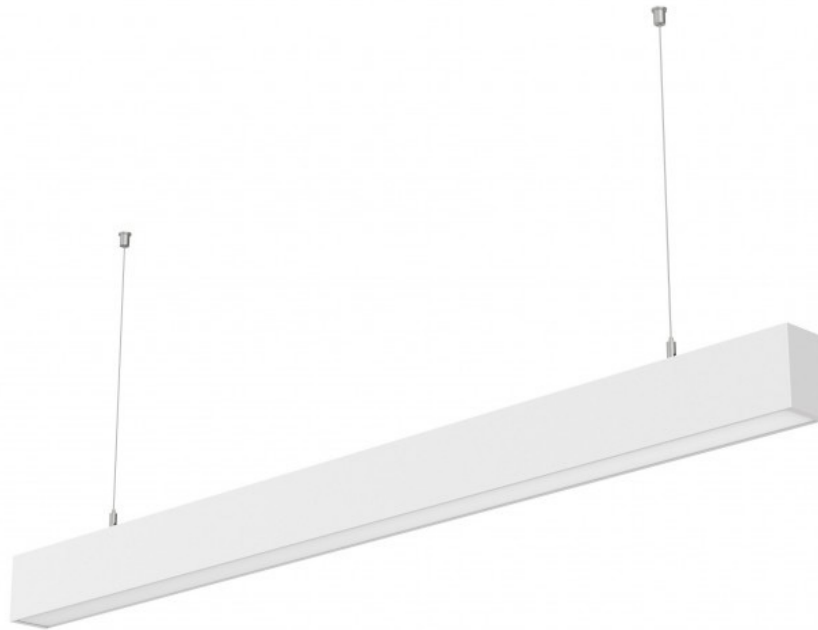

Direct/Indirect LED Linear Light

This SERA STL441 Direct/Indirect LED linear lighting is the latest in the Sera LED Linear Lighting range and shines natural white (4000K) LED light up and down. Complete with 1.5m suspension kit, and an integrated DALI LED Driver.

Specifications

- Fitting supplied with 1.5m suspension kit
- Lengths: 1500mm and 1200mm
- Natural White (4000K)
- DALI Integrated LED Driver
- Aluminium profile finished in White (RAL 9010)
- Profile 55mm(w) x 80mm(h)
- Beam angle 110°
- IP20 Rating
- PF > 0.95
- CRI > 80

Model Number	Length (mm)	W	CCT	Lumens	Voltage
STL441-1200-4000	1200	27 Direct/10 Indirect	4000K	2565 Direct / 950 Indirect	220V-240VAC
STL441-1500-4000	1500	34 Direct/10 Indirect	4000K	3230 Direct / 950 Indirect	220V-240VAC