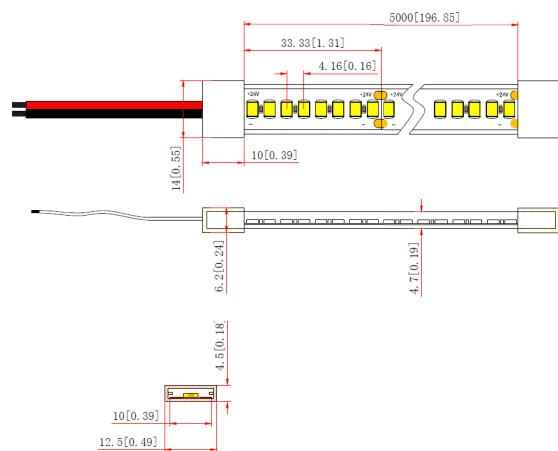

Efficient Accent Lighting Solution

FlexiLED Premium delivers exceptional performance and reliability for professional linear lighting applications. Engineered for versatility and superior light quality, this advanced LED tape features 240 high-efficiency LEDs per metre, providing a seamless and uniform illumination with minimal dotting. Rated IP65, FlexiLED Premium is suitable for both indoor and outdoor environments, offering robust protection against dust and moisture. Its slim, flexible profile allows effortless integration into architectural details, coves, joinery, and display features — making it the ideal choice for designers seeking a refined, high-performance lighting solution.

PRODUCT INFORMATION

Colour temperatures	2000K / 2200K / 2700K / 3000K / 4000K
Dimming options	Non-Dimmable / Mains Dimmable / DALI / 0-10V / DMX / Casambi / Bluetooth / Wi-Fi * Controller required
Beam angle	120°
CRI	90
Lifetime	50000hrs L70B50
Warranty	5 Years
Power	14.4W/m
Input Voltage	24V
LEDs per metre	240
Delivered Lumens	1880lm/m - 2090lm/m (See chart)
Efficacy	Up to 145lm/W
Material	Silicone tube
IP Rating	IP65
Operating Ambient Temperature	-20°C ~ 45°C
Max. Length	5m
Cutting interval	33.33mm

DIMENSIONS

SPECIFICATION

Power	Input Voltage	Colour Temperature	Lumen Output
14.4W/m	24V	2000K	TBC
		2200K	TBC
		2700K	1880lm/m
		3000K	1985lm/m
		4000K	2090lm/m

BENDING RADIUS

CODE FORMAT EXAMPLE: LI-00002-WH-14-930-IP65