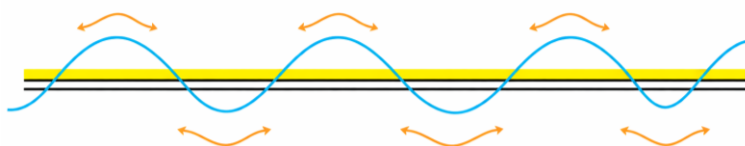

## PRODUCT INFORMATION

Colour temperatures	2700-6500K
Dimming options	Non-Dimmable / Mains Dimmable / DALI / 0-10V / DMX / Casambi / Bluetooth / Wi-Fi * Controller required
Beam angle	150°
CRI	90
Lifetime	50000hrs L70B50
Warranty	5 Years
Power	14W/m
Input Voltage	24V
LEDs per metre	605
Delivered Lumens (IP20)	Up to 1260lm/m
Efficacy	Up to 90lm/W
Material	Silicone tube
IP Rating	IP20 / IP54 / IP65 / IP67
Operating Ambient Temperature	-20°C ~ 45°C
Max. Length	5m
Cutting interval	26.3mm

## DIMENSIONS

## SPECIFICATION

Power	Input Voltage	Colour Temperature	Lumen Output
14W/m	24V	2700K-6500K	1260lm/m

\*Stated lumen output values are for IP20 tape. Adding IP rating will slightly reduce the lumen output.

## BENDING RADIUS

Min. Bending Radius

Forward or Reverse Top-Bend