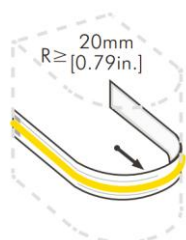

## PRODUCT INFORMATION

Colour temperatures	2700-6500K
Dimming options	Non-Dimmable / Mains Dimmable / DALI / 0-10V / DMX / Casambi / Bluetooth / Wi-Fi * Controller required
Beam angle	150°
CRI	90
Lifetime	50000hrs L70B50
Warranty	5 Years
Power	14W/m
Input Voltage	24V
LEDs per metre	605
Delivered Lumens (IP20)	Up to 1260lm/m
Efficacy	Up to 90lm/W
Material	Silicone tube
IP Rating	IP20 / IP54 / IP65 / IP67
Operating Ambient Temperature	-20°C ~ 45°C
Max. Length	5m
Cutting interval	26.3mm

## DIMENSIONS

## SPECIFICATION

Power	Input Voltage	Colour Temperature	Lumen Output
14W/m	24V	2700K-6500K	1260lm/m

\*Stated lumen output values are for IP20 tape. Adding IP rating will slightly reduce the lumen output.

## BENDING RADIUS

Min. Bending Radius

Forward or Reverse Top-Bend