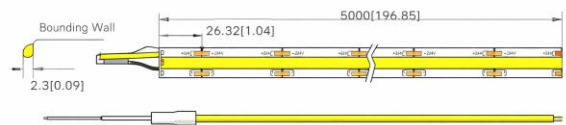

# COB Tuneable White LED Strip

ST-00012

The COB Tuneable White LED Strip delivers smooth, dot-free linear illumination with excellent colour consistency and flexibility. Featuring high-density COB technology, a slim profile and wide 150° beam angle, it is ideal for architectural and decorative applications. Available in multiple IP ratings, it offers reliable performance, long lifespan and precise tuneable white lighting.

## PRODUCT INFORMATION

Colour temperatures	2700-6500K
Dimming options	Non-Dimmable / Mains Dimmable / DALI / 0-10V / DMX / Casambi / Bluetooth / Wi-Fi * Controller required
Beam angle	150°
CRI	90
Lifetime	50000hrs L70B50
Warranty	5 Years
Power	14W/m
Input Voltage	24V
LEDs per metre	605
Delivered Lumens (IP20)	Up to 1260lm/m
Efficacy	Up to 90lm/W
Material	Silicone tube
IP Rating	IP20 / IP54 / IP65 / IP67
Operating Ambient Temperature	-20°C ~ 45°C
Max. Length	5m
Cutting interval	26.3mm

## DIMENSIONS