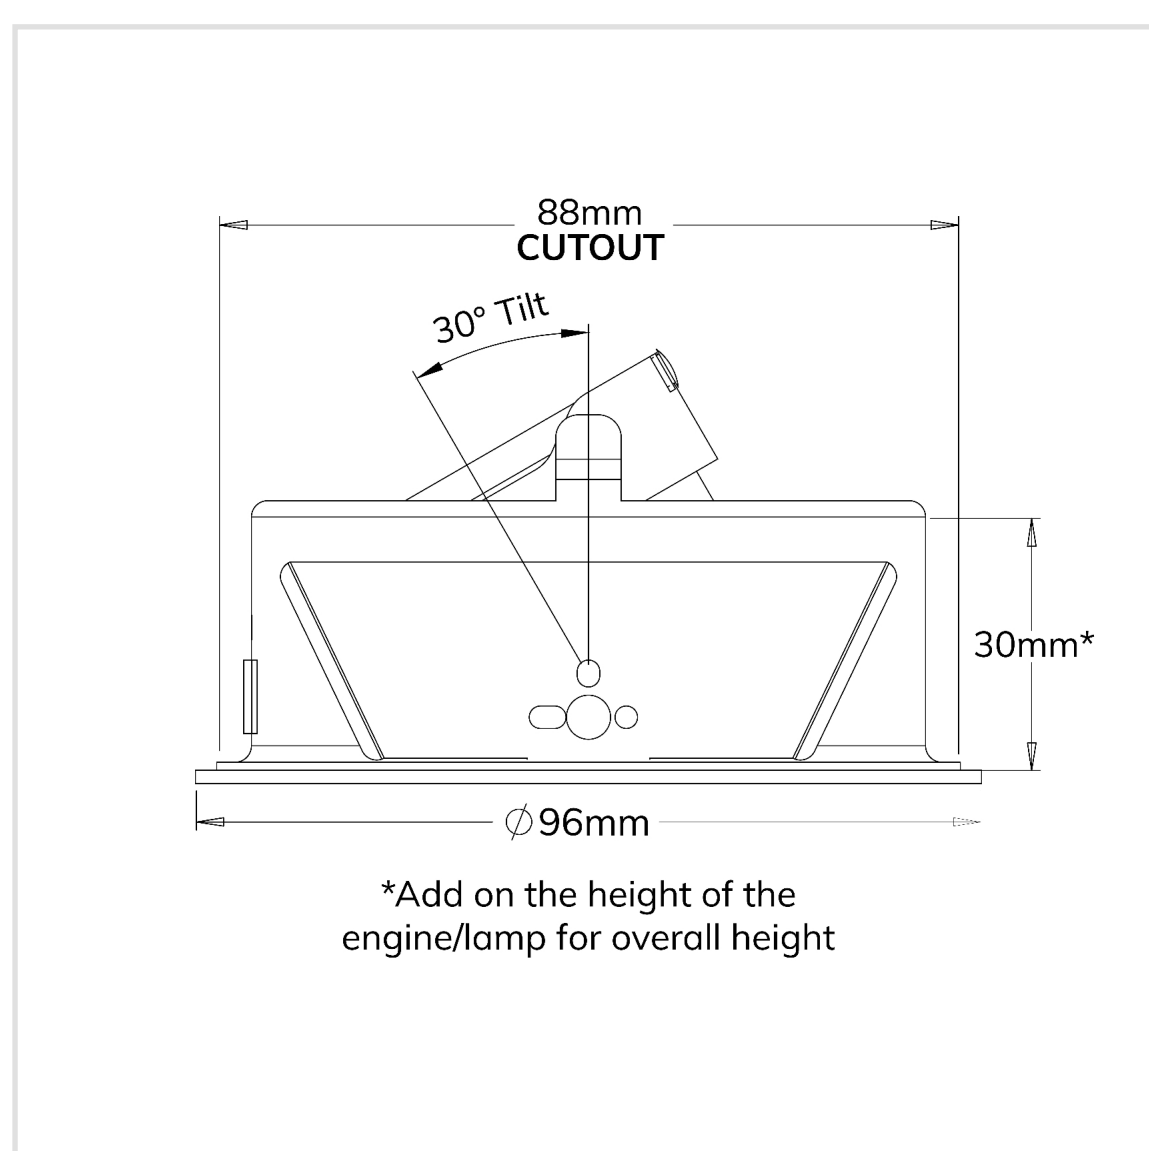

Darklight Wall Adjustable Downlight

DARKLIGHT DOWNLIGHT LUMENSHEET

FIXED / ADJUSTABLE / WALL ADJUSTABLE

90CRI 2700K / 225mA / 9W	15°	28°	40°
	698lm	739lm	655lm
90CRI 3000K / 225mA / 9W	15°	28°	40°
	773lm	817lm	712lm
90CRI 4000K / 225mA / 9W	15°	28°	40°
	776lm	827lm	725lm
90CRI 2700K / 325mA / 13W	15°	24°	40°
	981lm	1000lm	992lm
90CRI 3000K / 325mA / 13W	15°	24°	40°
	1032lm	1050lm	1019lm
90CRI 4000K / 325mA / 13W	15°	24°	40°
	1128lm	1200lm	1118lm

Product Information

BEZEL OPTIONS - FIXED - ADJUSTABLE
- WALL ADJUSTABLE

COLOUR OPTIONS White Black

CCT OPTIONS 2700K 3000K 4000K

BEAM ANGLE OPTIONS 15° 24° 28° 40°

DIMMING OPTIONS MAINS DIMMABLE DALI

IP RATING IP20

COUNTRY OF MANUFACTURE UNITED KINGDOM 

WARRANTY 5 YEARS

DARKLIGHT DOWNLIGHT DIMENSIONS

WALL ADJUSTABLE

Product Code - RC-00020