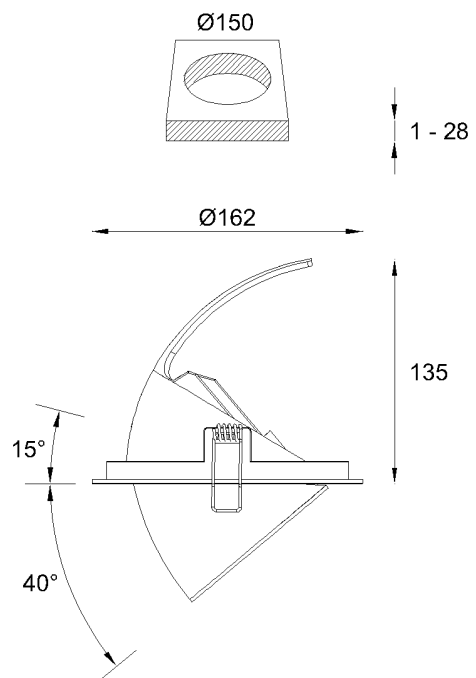

DIMENSIONS

Enigma Lighting partner with *Ecologi*

ENGINE SPECIFICATON

2700K

Power Setting	Drive Current	Circuit Power	Initial Lumens	Engine Lumens		
				20°	40°	70°
18	350mA	13.1W	1836	1473	1422	1490
20	500mA	19.1W	2560	2053	1983	2077
24	600mA	23.2W	3023	2425	2341	2453
28	700mA	27.5W	3469	2782	2687	2815